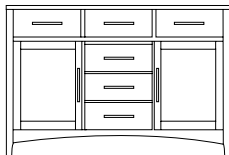

H

Product Code	Description	Width (cm//")	Depth (cm//")	Height (cm//")
A. HERHOLT	Lamp Table	50/20	50/20	56/22
B. HERHOCOF	Coffee Table	90/35,5	50/20	44/17,5
C. HERHOTV	TV Unit	115/45	46,7/18,5	60/24
D. HERHO32	3 x 2 Bookcase	60/24	29/11,5	90/35,5
E. HERHO33	3 x 3 Bookcase	85/33,5	29/11,5	90/35,5
F. HERHO63	6 x 3 Bookcase	85/33,5	29/11,5	180/71
G. HERHONT	Nest of Tables	59/23	40,5/16	51/20
H. HERHO3BOT	3 Door Sideboard Base	135/53	42,5/17	90/35,5
I. HERHOLWM	Large Mirror	140/55	2,4/1	60/24