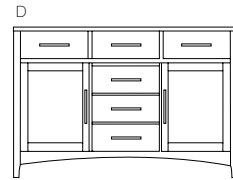

Cabinets, sideboards & Mirrors