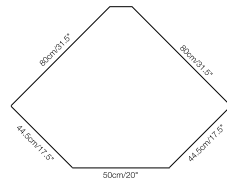

Mirrors can be hung landscape or portrait.

Product Code	Description	Width (cm")	Depth (cm")	Height (cm")
A. HERHO2TOP	2 Door Sideboard Top	89/35	31.5/12.5	105/41.5
B. HERHO2BOT	2 Door Sideboard Base	90/35.5	42.5/17	90/35.5
C. HERHO3TOP	3 Door Sideboard Top	134/52.5	31.5/12.5	105/41.5
D. HERHO3BOT	3 Door Sideboard Base	135/53	42.5/17	90/35.5
E. HERHOHTAB	Side Table with Shelf	100/39.5	42.5/17	80/29.5
F. HERHOLWM	Large Mirror	140/55	2,4/1	60/23.5
G. HERHOMWM	Medium Mirror	100/39.5	2,4/1	60/23.5
H. HERHOSWM	Small Mirror	75/29.5	2,4/1	60/23.5

H

Product Code	Description	Width (cm//")	Depth (cm//")	Height (cm//")
A. HERHOLT	Lamp Table	50/20	50/20	56/22
B. HERHOCOF	Coffee Table	90/35,5	50/20	44/17,5
C. HERHOTV	TV Unit	115/45	46,7/18,5	60/24
D. HERHO32	3 x 2 Bookcase	60/24	29/11,5	90/35,5
E. HERHO33	3 x 3 Bookcase	85/33,5	29/11,5	90/35,5
F. HERHO63	6 x 3 Bookcase	85/33,5	29/11,5	180/71
G. HERHONT	Nest of Tables	59/23	40,5/16	51/20
H. HERHO3BOT	3 Door Sideboard Base	135/53	42,5/17	90/35,5
I. HERHOLWM	Large Mirror	140/55	2,4/1	60/24

Bedroom Furniture

The Classic Oak Bedroom range provides practical and stylish furnishing and storage solutions with its wide range of chests and wardrobes. The bed also comes in four sizes 3ft, 4ft 6", 5ft and 6ft. All pieces compliment the other Classic oak ranges. All double beds have centre rails with two support legs thus ensuring strength and security.

A

B

C

D

E

X PC Tower Storage H372mm W183mm D425mm

Shelves adjustable except X

Product Code	Description	Width (cm//")	Depth (cm//")	Height (cm//")
A. HERHOCORN	Corner Desk	113/44.5	81.7/32	75/29.5
B. HERHOCUP	1 Door Cupboard	50/20	44.5/17.5	75/29.5
C. HERHOPC	PC Tower Cabinet	50/20	44.5/17.5	75/29.5
D. HERHOFIL	2 Drawer Filing Cabinet	50/20	44.5/17.5	75/29.5
E. HERHODBL	Double Unit	93.2/37	44.5/17.5	75/29.5
F. HERHOTRI	Triple Unit	136.4/64	44.5/17.5	75/29.5
G. HERHO2PED	Double Pedestal Desk	150/59	50/20	75/29.5
H. HERHO63	6 x 3 Bookcase	85/33.5	29/11.5	180/71