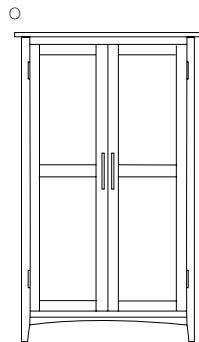

Product Code	Description	Width (cm//")	Depth (cm//")	Height (cm//")
A. HERHO1DBS	1 Drawer Bedside	48/19	33/13	61/24
B. HERHO3DBS	3 Drawer Bedside	48/19	33/13	61/24
C. HERHO3'0"	LFE 3'0" Bed	102.2/40	198.8/40	120/47
D. HERHO4'6"	LFE 4'6" Bed	147.3/58	198.8/40	120/47
E. HERHO5'0"	LFE 5'0" Bed	163.1/64	206.3/81	120/47
F. HERHO6'0"	LFE 6'0" Bed	193.8/76	206.3/81	120/47
G. HERHOCON	Console Dressing Table	120/47	42.5/17	76/30
H. HERHODTM	Dressing Table Mirror	53/21	58/23	12.5/5
I. HERHOST	Stool	40/16	30/12	47/18.5
J. HERHO4+3	3 over 4 Chest	128/50	42.5/17	75/29.5
K. HERHO3+2	3 + 2 Chest	89/35	42.5/17	91/36
L. HERHO4+2	4 + 2 Chest	89/35	42.5/17	110/43.5
M. HERHODSL	5 Drawer Slim Chest	55/22	42.5/17	98/38.5
N. HERHOGENTS	Gents Wardrobe	100/39.5	58.7/23	185/73
O. HERHOFH	Full Hanging Wardrobe	100/39.5	58.7/23	185/73
P. HERHO3DOR	3 Door Wardrobe	145.2/57	58.7/23	185/73