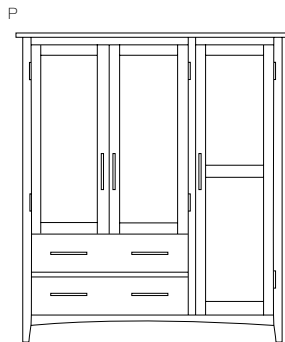

Product Code	Description	Width (cm//")	Depth (cm//")	Height (cm//")
A. HERHO1DBS	1 Drawer Bedside	48/19	33/13	61/24
B. HERHO3DBS	3 Drawer Bedside	48/19	33/13	61/24
C. HERHO3'0"	LFE 3'0" Bed	102.2/40	198.8/40	120/47
D. HERHO4'6"	LFE 4'6" Bed	147.3/58	198.8/40	120/47
E. HERHO5'0"	LFE 5'0" Bed	163.1/64	206.3/81	120/47
F. HERHO6'0"	LFE 6'0" Bed	193.8/76	206.3/81	120/47
G. HERHOCON	Console Dressing Table	120/47	42.5/17	76/30
H. HERHODTM	Dressing Table Mirror	53/21	58/23	12.5/5
I. HERHOST	Stool	40/16	30/12	47/18.5
J. HERHO4+3	3 over 4 Chest	128/50	42.5/17	75/29.5
K. HERHO3+2	3 + 2 Chest	89/35	42.5/17	91/36
L. HERHO4+2	4 + 2 Chest	89/35	42.5/17	110/43.5
M. HERHODSL	5 Drawer Slim Chest	55/22	42.5/17	98/38.5
N. HERHOGENTS	Gents Wardrobe	100/39.5	58.7/23	185/73
O. HERHOFH	Full Hanging Wardrobe	100/39.5	58.7/23	185/73
P. HERHO3DOR	3 Door Wardrobe	145.2/57	58.7/23	185/73