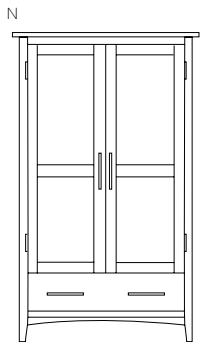

Product Code	Description	Width (cm//")	Depth (cm//")	Height (cm//")
A. HERHO1DBS	1 Drawer Bedside	48/19	33/13	61/24
B. HERHO3DBS	3 Drawer Bedside	48/19	33/13	61/24
C. HERHO3'0"	LFE 3'0" Bed	102.2/40	198.8/40	120/47
D. HERHO4'6"	LFE 4'6" Bed	147.3/58	198.8/40	120/47
E. HERHO5'0"	LFE 5'0" Bed	163.1/64	206.3/81	120/47
F. HERHO6'0"	LFE 6'0" Bed	193.8/76	206.3/81	120/47
G. HERHOCON	Console Dressing Table	120/47	42.5/17	76/30
H. HERHODTM	Dressing Table Mirror	53/21	58/23	12.5/5
I. HERHOST	Stool	40/16	30/12	47/18.5
J. HERHO4+3	3 over 4 Chest	128/50	42.5/17	75/29.5
K. HERHO3+2	3 + 2 Chest	89/35	42.5/17	91/36
L. HERHO4+2	4 + 2 Chest	89/35	42.5/17	110/43.5
M. HERHODSL	5 Drawer Slim Chest	55/22	42.5/17	98/38.5
N. HERHOGENTS	Gents Wardrobe	100/39.5	58.7/23	185/73
O. HERHOFH	Full Hanging Wardrobe	100/39.5	58.7/23	185/73
P. HERHO3DOR	3 Door Wardrobe	145.2/57	58.7/23	185/73