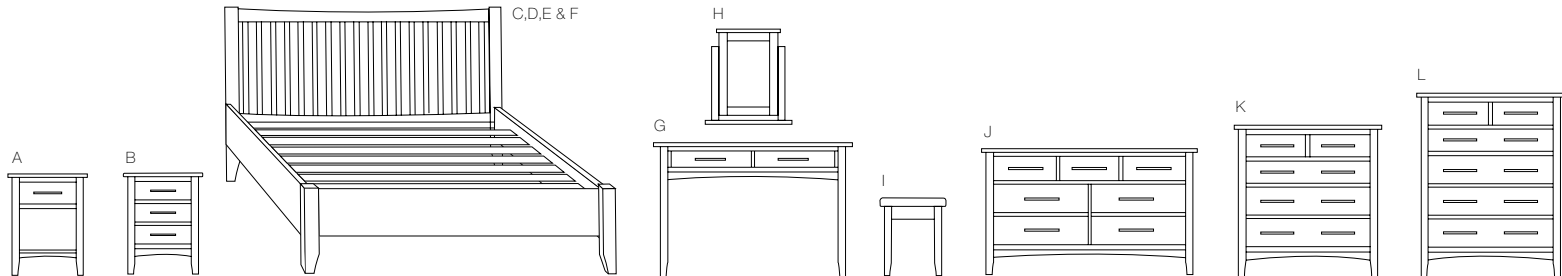

Our sideboards are 90cm high, giving an ergonomically correct level and providing ample storage capacity and have adjustable shelves.

Our display cabinets are designed to be placed on top of the sideboards and have adjustable shelves made of high quality safety glass and lighting.

Mirrors can be hung landscape or portrait.

Product Code	Description	Width (cm")	Depth (cm")	Height (cm")
A. HERHO2TOP	2 Door Sideboard Top	89/35	31.5/12.5	105/41.5
B. HERHO2BOT	2 Door Sideboard Base	90/35.5	42.5/17	90/35.5
C. HERHO3TOP	3 Door Sideboard Top	134/52.5	31.5/12.5	105/41.5
D. HERHO3BOT	3 Door Sideboard Base	135/53	42.5/17	90/35.5
E. HERHOHTAB	Side Table with Shelf	100/39.5	42.5/17	80/29.5
F. HERHOLWM	Large Mirror	140/55	2,4/1	60/23.5
G. HERHOMWM	Medium Mirror	100/39.5	2,4/1	60/23.5
H. HERHOSWM	Small Mirror	75/29.5	2,4/1	60/23.5

H

Product Code	Description	Width (cm//")	Depth (cm//")	Height (cm//")
A. HERHOLT	Lamp Table	50/20	50/20	56/22
B. HERHOCOF	Coffee Table	90/35,5	50/20	44/17,5
C. HERHOTV	TV Unit	115/45	46,7/18,5	60/24
D. HERHO32	3 x 2 Bookcase	60/24	29/11,5	90/35,5
E. HERHO33	3 x 3 Bookcase	85/33,5	29/11,5	90/35,5
F. HERHO63	6 x 3 Bookcase	85/33,5	29/11,5	180/71
G. HERHONT	Nest of Tables	59/23	40,5/16	51/20
H. HERHO3BOT	3 Door Sideboard Base	135/53	42,5/17	90/35,5
I. HERHOLWM	Large Mirror	140/55	2,4/1	60/24

Bedroom Furniture

The Classic Oak Bedroom range provides practical and stylish furnishing and storage solutions with its wide range of chests and wardrobes. The bed also comes in four sizes 3ft, 4ft 6", 5ft and 6ft. All pieces compliment the other Classic oak ranges. All double beds have centre rails with two support legs thus ensuring strength and security.