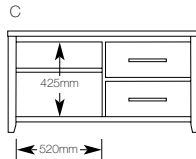

Our sideboards are 90cm high, giving an ergonomically correct level and providing ample storage capacity and have adjustable shelves.

Our display cabinets are designed to be placed on top of the sideboards and have adjustable shelves made of high quality safety glass and lighting.

Mirrors can be hung landscape or portrait.

Product Code	Description	Width (cm")	Depth (cm")	Height (cm")
A. HERHO2TOP	2 Door Sideboard Top	89/35	31.5/12.5	105/41.5
B. HERHO2BOT	2 Door Sideboard Base	90/35.5	42.5/17	90/35.5
C. HERHO3TOP	3 Door Sideboard Top	134/52.5	31.5/12.5	105/41.5
D. HERHO3BOT	3 Door Sideboard Base	135/53	42.5/17	90/35.5
E. HERHOHTAB	Side Table with Shelf	100/39.5	42.5/17	80/29.5
F. HERHOLWM	Large Mirror	140/55	2,4/1	60/23.5
G. HERHOMWM	Medium Mirror	100/39.5	2,4/1	60/23.5
H. HERHOSWM	Small Mirror	75/29.5	2,4/1	60/23.5

H

Product Code	Description	Width (cm//")	Depth (cm//")	Height (cm//")
A. HERHOLT	Lamp Table	50/20	50/20	56/22
B. HERHOCOF	Coffee Table	90/35,5	50/20	44/17,5
C. HERHOTV	TV Unit	115/45	46,7/18,5	60/24
D. HERHO32	3 x 2 Bookcase	60/24	29/11,5	90/35,5
E. HERHO33	3 x 3 Bookcase	85/33,5	29/11,5	90/35,5
F. HERHO63	6 x 3 Bookcase	85/33,5	29/11,5	180/71
G. HERHONT	Nest of Tables	59/23	40,5/16	51/20
H. HERHO3BOT	3 Door Sideboard Base	135/53	42,5/17	90/35,5
I. HERHOLWM	Large Mirror	140/55	2,4/1	60/24

A

B

C

D

E

X PC Tower Storage H372mm W183mm D425mm

Shelves adjustable except X

Product Code	Description	Width (cm//")	Depth (cm//")	Height (cm//")
A. HERHOCORN	Corner Desk	113/44.5	81.7/32	75/29.5
B. HERHOCUP	1 Door Cupboard	50/20	44.5/17.5	75/29.5
C. HERHOPC	PC Tower Cabinet	50/20	44.5/17.5	75/29.5
D. HERHOFIL	2 Drawer Filing Cabinet	50/20	44.5/17.5	75/29.5
E. HERHODBL	Double Unit	93.2/37	44.5/17.5	75/29.5
F. HERHOTRI	Triple Unit	136.4/64	44.5/17.5	75/29.5
G. HERHO2PED	Double Pedestal Desk	150/59	50/20	75/29.5
H. HERHO63	6 x 3 Bookcase	85/33.5	29/11.5	180/71