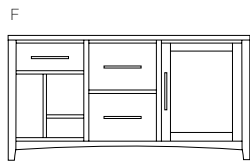

A

B

C

D

E

X PC Tower Storage H372mm W183mm D425mm

Shelves adjustable except X

Product Code	Description	Width (cm//")	Depth (cm//")	Height (cm//")
A. HERHOCORN	Corner Desk	113/44.5	81.7/32	75/29.5
B. HERHOCUP	1 Door Cupboard	50/20	44.5/17.5	75/29.5
C. HERHOPC	PC Tower Cabinet	50/20	44.5/17.5	75/29.5
D. HERHOFIL	2 Drawer Filing Cabinet	50/20	44.5/17.5	75/29.5
E. HERHODBL	Double Unit	93.2/37	44.5/17.5	75/29.5
F. HERHOTRI	Triple Unit	136.4/64	44.5/17.5	75/29.5
G. HERHO2PED	Double Pedestal Desk	150/59	50/20	75/29.5
H. HERHO63	6 x 3 Bookcase	85/33.5	29/11.5	180/71