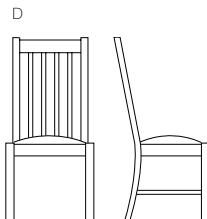

Extending Dining Tables

A

4-6 people

B

6-8 people

8-10 people

Product Code	Description	Length (cm//")	Extended Length (cm//")	Width (cm//")	Height (cm//")
A. HERHOSTAB	90-130cm Extending Table	90/35.5	130/51	75/29.5	76/30
B. HERHOMTAB	135-180cm Extending Table	135/53	180/71	90/35.5	76/30
C. HERHOLTAB	180-225cm Extending Table	180/71	225/88.5	90/35.5	76/30
D. HERHOCHI	Chair	-	-	44.2/17.5	110/43.5

Our sideboards are 90cm high, giving an ergonomically correct level and providing ample storage capacity and have adjustable shelves.

Our display cabinets are designed to be placed on top of the sideboards and have adjustable shelves made of high quality safety glass and lighting.

Mirrors can be hung landscape or portrait.

Product Code	Description	Width (cm")	Depth (cm")	Height (cm")
A. HERHO2TOP	2 Door Sideboard Top	89/35	31.5/12.5	105/41.5
B. HERHO2BOT	2 Door Sideboard Base	90/35.5	42.5/17	90/35.5
C. HERHO3TOP	3 Door Sideboard Top	134/52.5	31.5/12.5	105/41.5
D. HERHO3BOT	3 Door Sideboard Base	135/53	42.5/17	90/35.5
E. HERHOHTAB	Side Table with Shelf	100/39.5	42.5/17	80/29.5
F. HERHOLWM	Large Mirror	140/55	2,4/1	60/23.5
G. HERHOMWM	Medium Mirror	100/39.5	2,4/1	60/23.5
H. HERHOSWM	Small Mirror	75/29.5	2,4/1	60/23.5

A

B

C

D

E

X PC Tower Storage H372mm W183mm D425mm

Shelves adjustable except X

Product Code	Description	Width (cm//")	Depth (cm//")	Height (cm//")
A. HERHOCORN	Corner Desk	113/44.5	81.7/32	75/29.5
B. HERHOCUP	1 Door Cupboard	50/20	44.5/17.5	75/29.5
C. HERHOPC	PC Tower Cabinet	50/20	44.5/17.5	75/29.5
D. HERHOFIL	2 Drawer Filing Cabinet	50/20	44.5/17.5	75/29.5
E. HERHODBL	Double Unit	93.2/37	44.5/17.5	75/29.5
F. HERHOTRI	Triple Unit	136.4/64	44.5/17.5	75/29.5
G. HERHO2PED	Double Pedestal Desk	150/59	50/20	75/29.5
H. HERHO63	6 x 3 Bookcase	85/33.5	29/11.5	180/71