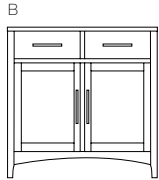

Cabinets, sideboards & Mirrors